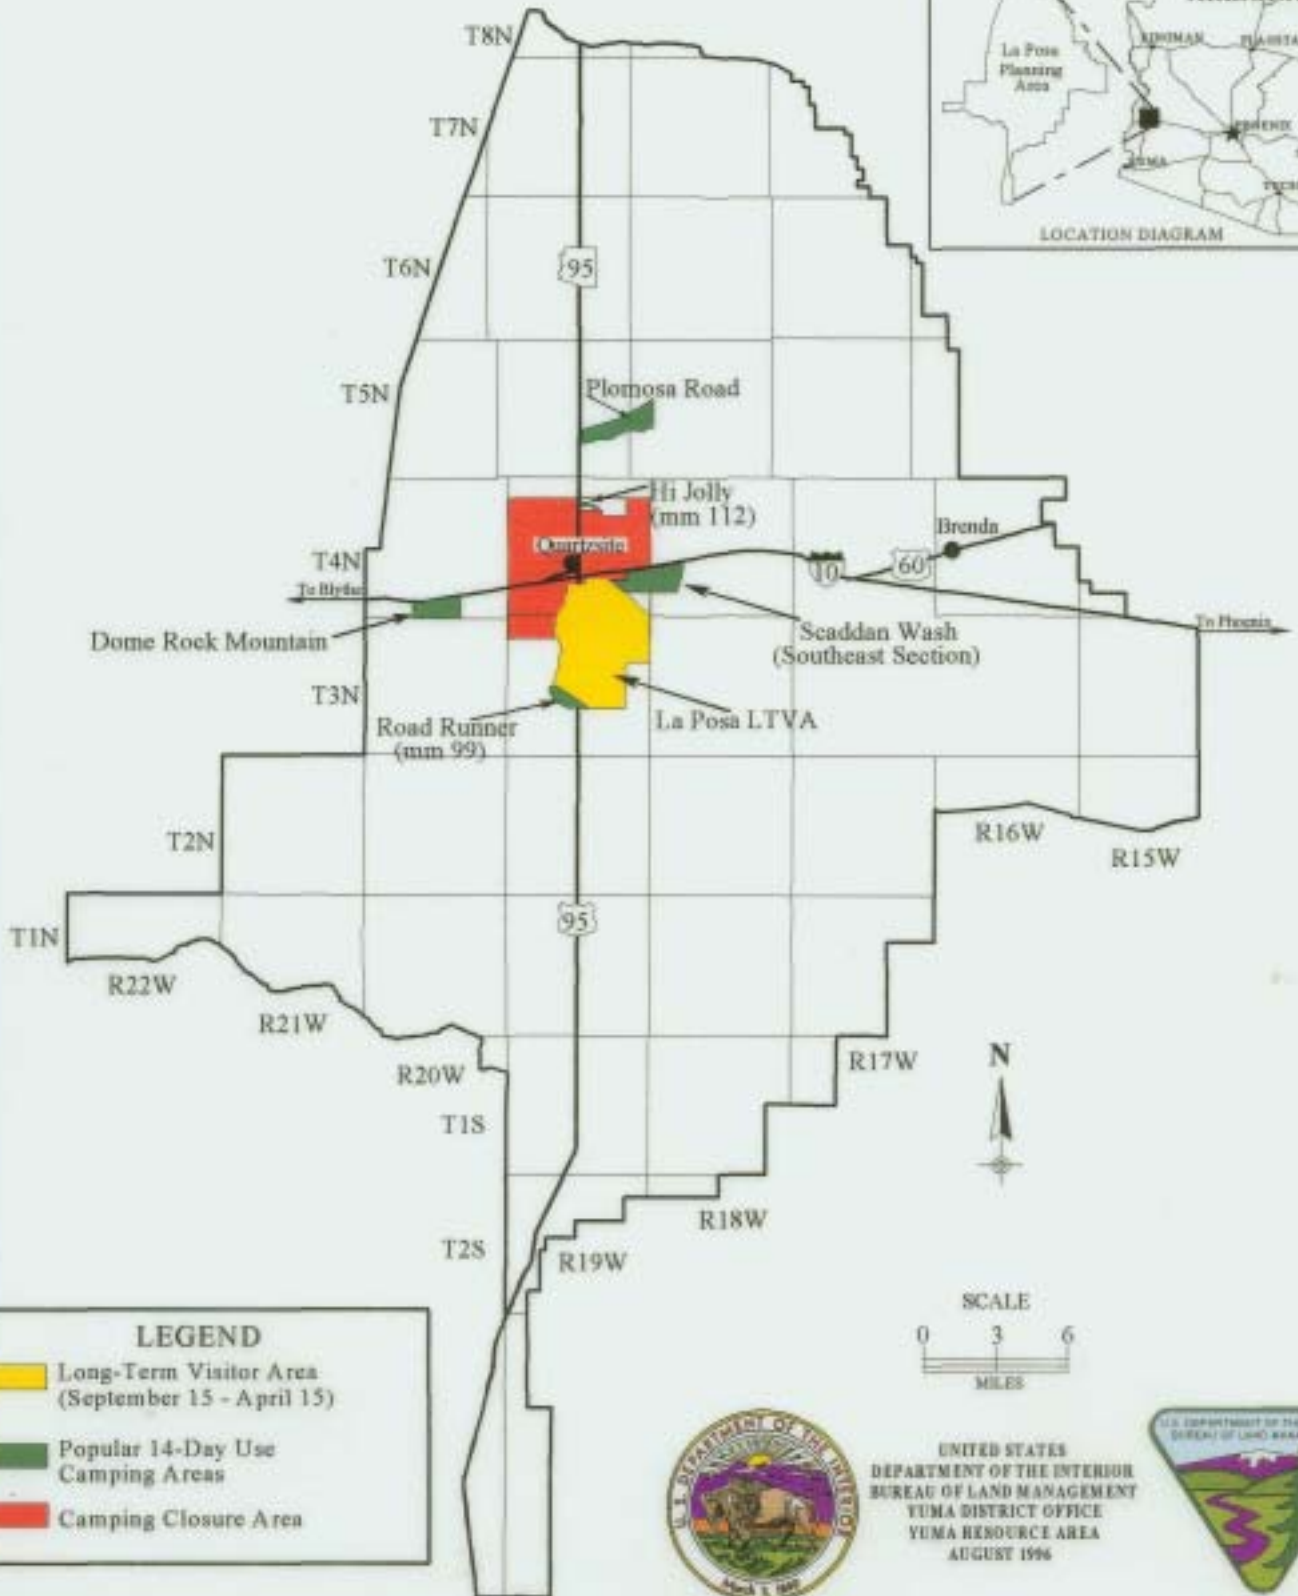

Camping Areas

LEGEND

- Long-Term Visitor Area (September 15 - April 15)
- Popular 14-Day Use Camping Areas
- Camping Closure Area

UNITED STATES
 DEPARTMENT OF THE INTERIOR
 BUREAU OF LAND MANAGEMENT
 YUMA DISTRICT OFFICE
 YUMA RESOURCE AREA
 AUGUST 1996